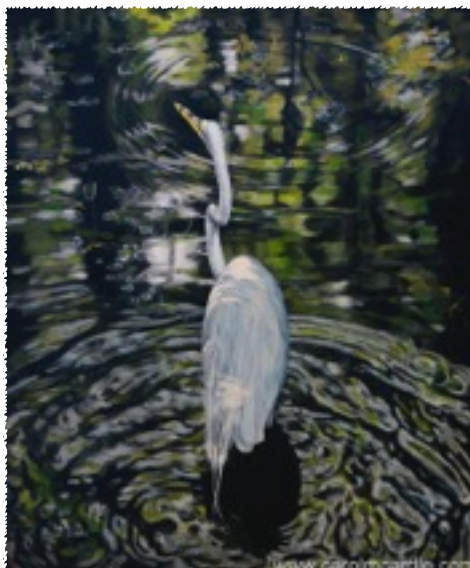

“Spoonbill  
Splendor I and  
II” are  
embellished with  
an iridescent  
glaze over the  
background,  
which is how the  
originals were  
painted.

**“Spoonbill Splendor II”** 54”x68”/48”x60”/  
40”x50”/32”x40”/24”x30”/20”x24”/16”x20”/  
11”x14” Extra charge for anything above 50”

# CAROL MCARDLE ART PRINTS

[www.carolmcardle.com](http://www.carolmcardle.com) - (239) 267 4750 - [carol@carolmcardle.com](mailto:carol@carolmcardle.com)

Below each image is the title and the print sizes available

**“Playing in The Pond Lilies 1”**

32”x28”/28”x24”/24”x20”/20”x16”/  
14”x12”

**“Playing in The Pond Lilies 2”**

32”x28”/28”x24”/24”x20”/20”x16”/  
14”x12”

**“Movement and Stillness in the Swamp”**

24”x20”/14”x12”